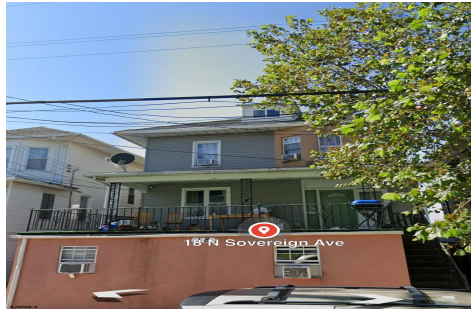

Berger Realty

Since 1928

Berger Realty, Inc
1330 Bay Avenue
Ocean City, NJ 08226
609-391-1330/609-391-1300
info@bergerrealty.com

18 Sovereign, Atlantic City, NJ, 08234

Price \$595,000.00

PROPERTY DETAILS

Total Rooms	
Bedrooms	0
Baths Full	0
Baths Half	0
Year Built	1940
Type	
Block Number	261
Listing #	584883
Taxes	8913.00

18 Sovereign, Atlantic City, NJ, 08234

Price \$595,000.00

PROPERTY DETAILS

Total Rooms	
Bedrooms	0
Baths Full	0
Baths Half	0
Year Built	1940
Type	
Block Number	261
Listing #	584883
Taxes	8913.00

COMMENTS

5 units in AC, 100 % occupancy, close to school, casino, and transportation...