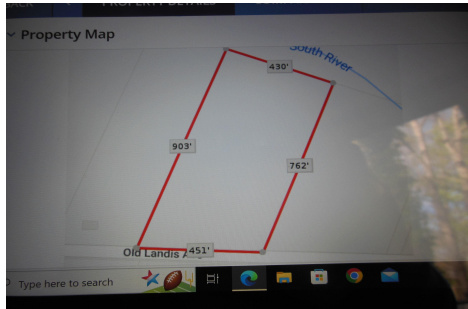

Berger Realty

Since 1926

Berger Realty, Inc
1330 Bay Avenue
Ocean City, NJ 08226
609-391-1330/609-391-1300
info@bergerrealty.com

Landis ave, Mays Landing, NJ, 08330

Price \$40,000.00

PROPERTY DETAILS

Total Rooms	
Bedrooms	0
Baths Full	0
Baths Half	0
Year Built	
Type	
Block Number	529
Listing #	584725
Taxes	1935.00

PROPERTY DETAILS

Total Rooms	
Bedrooms	0
Baths Full	0
Baths Half	0
Year Built	
Type	
Block Number	529
Listing #	584725
Taxes	1935.00

COMMENTS

8.35 acres for sale . Contact listing agent for any further details...