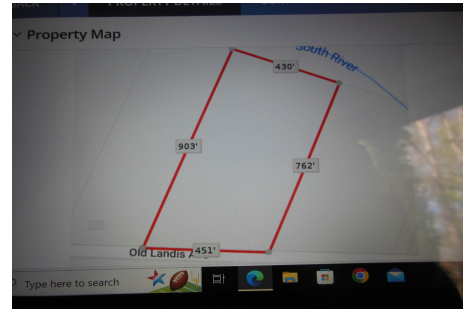

Scan to see Property page.

Berger Realty

Since 1926

Ocean 17
1670 Boardwalk
Ocean City, NJ 08226
609-391-0500

oc17@BergerRealty.com

Landis ave, Mays Landing, NJ, 08330

Price \$40,000.00

PROPERTY DETAILS

Total Rooms	
Bedrooms	0
Baths Full	0
Baths Half	0
Year Built	
Type	
Block Number	529
Listing #	584725
Taxes	1935.00

COMMENTS

8.35 acres for sale . Contact listing agent for any further details...

PROPERTY FEATURES