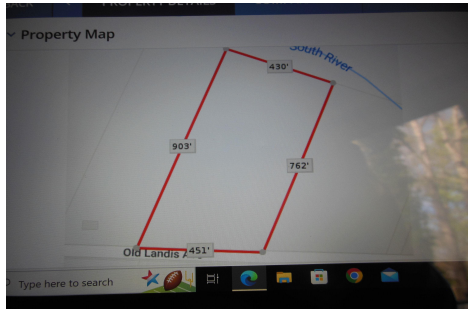

Berger Realty

Since 1926

Ocean 17
1670 Boardwalk
Ocean City, NJ 08226
609-391-0500

oc17@BergerRealty.com

Landis ave, Mays Landing, NJ, 08330

Price \$40,000.00

PROPERTY DETAILS

Total Rooms	
Bedrooms	0
Baths Full	0
Baths Half	0
Year Built	
Type	
Block Number	529
Listing #	584725
Taxes	1935.00

Total Rooms	
Bedrooms	0
Baths Full	0
Baths Half	0
Year Built	
Type	
Block Number	529
Listing #	584725
Taxes	1935.00

COMMENTS

8.35 acres for sale . Contact listing agent for any further details...

PROPERTY FEATURES