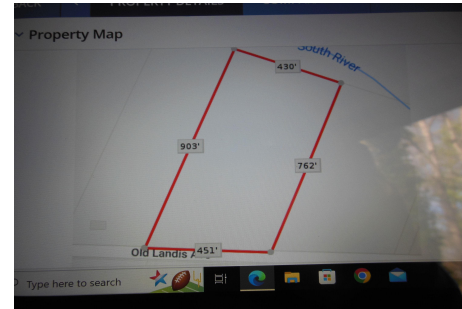

Scan to see Property page.

Berger Realty

Since 1926

Ocean 17
1670 Boardwalk
Ocean City, NJ 08226
609-391-0500

oc17@BergerRealty.com

Landis ave, Mays Landing, NJ, 08330

Price \$50,000.00

PROPERTY DETAILS

Total Rooms	
Bedrooms	0
Baths Full	0
Baths Half	0
Year Built	
Type	
Block Number	529
Listing #	584725
Taxes	1935.00

COMMENTS

8.35 acres for sale . Contact listing agent for any further details...

PROPERTY FEATURES