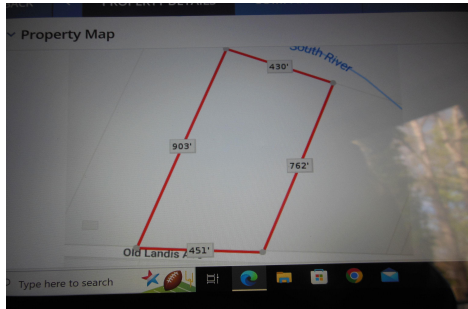

Berger Realty

Since 1926

Ocean 17
1670 Boardwalk
Ocean City, NJ 08226
609-391-0500

oc17@BergerRealty.com

Landis ave, Mays Landing, NJ, 08330

Price \$50,000.00

PROPERTY DETAILS

Total Rooms	
Bedrooms	0
Baths Full	0
Baths Half	0
Year Built	
Type	
Block Number	529
Listing #	584725
Taxes	1935.00

Total Rooms	
Bedrooms	0
Baths Full	0
Baths Half	0
Year Built	
Type	
Block Number	529
Listing #	584725
Taxes	1935.00

COMMENTS

8.35 acres for sale . Contact listing agent for any further details...

PROPERTY FEATURES