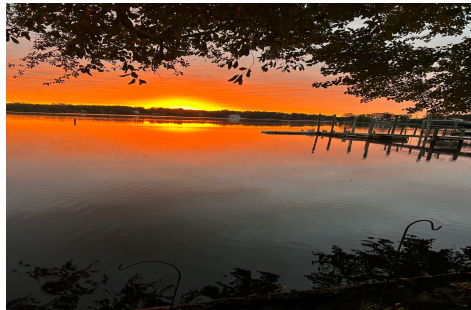

Berger Realty

Since 1928

Berger Realty, Inc.
3160 Asbury Avenue
Ocean City, NJ 08226
1-877-237-4371 / 609-399-0076
info@bergerrealty.com

1211 Riverside, Mays Landing, NJ, 08330

Price $500,000.00

PROPERTY DETAILS

Total Rooms	6
Bedrooms	1
Baths Full	1
Baths Half	0
Year Built	1958
Type	Single Family
Block Number	119
Listing #	584606
Taxes	9519.00

COMMENTS

WATERFRONT PROPERTY Welcome to your secluded sanctuary nestled along the serene banks of the Egg Harbor river. This one-bedroom, one-bathroom home offers an incredible opportunity for renovation, allowing you to craft your dream waterfront escape. Situated on the picturesque riverfront, this property boasts breathtaking views and direct access to nature's wonders. *Imagi...*

PROPERTY FEATURES

ParkingGarage	Heating	Water	Sewer
One Car	Gas-Natural	Well	Septic

CONTACT

Ask for Joe Young
Berger Realty Inc
3160 Asbury Avenue, Ocean City
Call:
Email to: jty@bergerrealty.com

Scan to see Property page.

Berger Realty

Since 1928

Berger Realty, Inc.
3160 Asbury Avenue
Ocean City, NJ 08226
1-877-237-4371 / 609-399-0076
info@bergerrealty.com

1211 Riverside, Mays Landing, NJ, 08330

Price $500,000.00