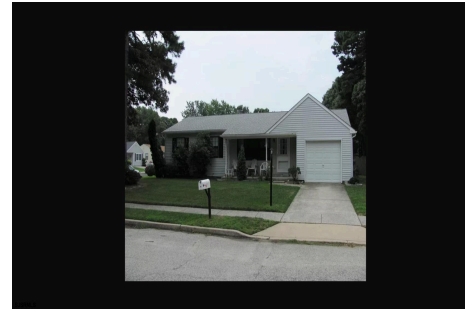

COMMENTS

...

PROPERTY FEATURES

Exterior	ParkingGarage	Heating	Water
Aluminum	One Car	Gas-Natural	Public
Wood			
Sewer			
Public Sewer			

CONTACT

Ask for Thomas Byrne
Berger Realty Inc
3160 Asbury Avenue, Ocean City
Call: 215-327-9152
Email to: tfb@bergerrealty.com

Scan to see Property page.