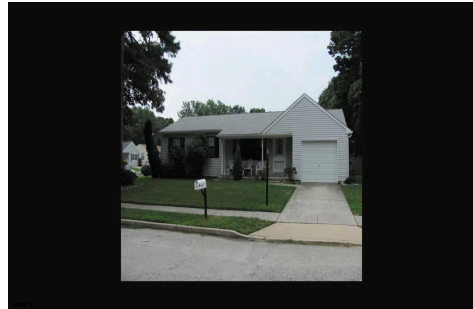

Berger Realty

Since 1928

Berger Realty, Inc.
3160 Asbury Avenue
Ocean City, NJ 08226
1-877-237-4371 / 609-399-0076
info@bergerrealty.com

58 Defeo, Somers Point, NJ, 08244

Price $293,500.00

PROPERTY DETAILS

Total Rooms	6
Bedrooms	3
Baths Full	2
Baths Half	0
Year Built	
Type	Single Family
Block Number	527
Listing #	583838
Taxes	6461.00

COMMENTS

...

PROPERTY FEATURES

Exterior	ParkingGarage	Heating	Water
Aluminum	One Car	Gas-Natural	Public
Wood			
Sewer			
Public Sewer			

CONTACT

Ask for Thomas Byrne
Berger Realty Inc
3160 Asbury Avenue, Ocean City
Call: 215-327-9152
Email to: tfb@bergerrealty.com

Scan to see Property page.

Berger Realty

Since 1928

Berger Realty, Inc.
3160 Asbury Avenue
Ocean City, NJ 08226
1-877-237-4371 / 609-399-0076
info@bergerrealty.com

58 Defeo, Somers Point, NJ, 08244

Price $293,500.00

PROPERTY DETAILS

Total Rooms	6
Bedrooms	3
Baths Full	2
Baths Half	0
Year Built	
Type	Single Family
Block Number	527
Listing #	583838
Taxes	6461.00