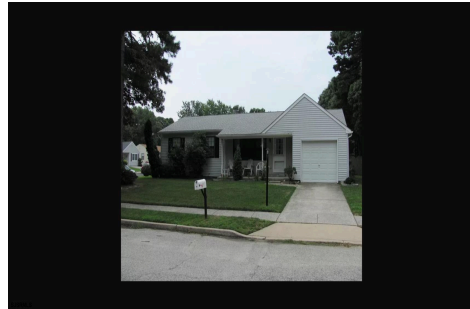

Berger Realty

Since 1928

Berger Realty, Inc.
3160 Asbury Avenue
Ocean City, NJ 08226
1-877-237-4371 / 609-399-0076
info@bergerrealty.com

58 Defeo, Somers Point, NJ, 08244

Price \$293,500.00

PROPERTY DETAILS

Total Rooms	6
Bedrooms	3
Baths Full	2
Baths Half	0
Year Built	
Type	Single Family
Block Number	527
Listing #	583838
Taxes	6461.00

COMMENTS

...

PROPERTY FEATURES

Exterior	ParkingGarage	Heating	Water
Aluminum	One Car	Gas-Natural	Public
Wood			
Sewer			
Public Sewer			

58 Defeo, Somers Point, NJ, 08244

Price \$293,500.00

PROPERTY DETAILS

Total Rooms	6
Bedrooms	3
Baths Full	2
Baths Half	0
Year Built	
Type	Single Family
Block Number	527
Listing #	583838
Taxes	6461.00

COMMENTS