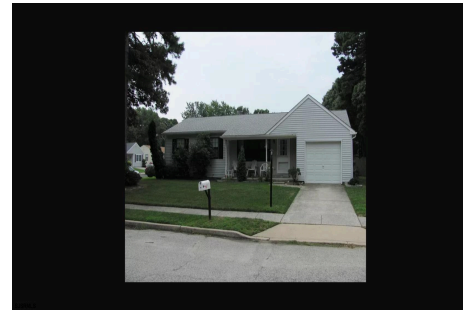

Berger Realty

Since 1928

Berger Realty, Inc.
3160 Asbury Avenue
Ocean City, NJ 08226
1-877-237-4371 / 609-399-0076
info@bergerrealty.com

58 Defeo, Somers Point, NJ, 08244

Price \$293,500.00

PROPERTY DETAILS

Total Rooms	6
Bedrooms	3
Baths Full	2
Baths Half	0
Year Built	
Type	Single Family
Block Number	527
Listing #	583838
Taxes	6461.00

COMMENTS

...

PROPERTY FEATURES

Exterior	ParkingGarage	Heating	Water
Aluminum	One Car	Gas-Natural	Public
Wood			
Sewer			
Public Sewer			

58 Defeo, Somers Point, NJ, 08244

Price \$293,500.00

PROPERTY DETAILS

Total Rooms	6
Bedrooms	3
Baths Full	2
Baths Half	0
Year Built	
Type	Single Family
Block Number	527
Listing #	583838
Taxes	6461.00

COMMENTS