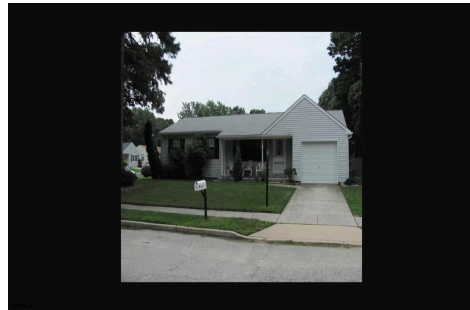

Berger Realty

Since 1928

Berger Realty, Inc.
3160 Asbury Avenue
Ocean City, NJ 08226
1-877-237-4371 / 609-399-0076
info@bergerrealty.com

58 Defeo, Somers Point, NJ, 08244

Price \$293,500.00

PROPERTY DETAILS

Total Rooms	6
Bedrooms	3
Baths Full	2
Baths Half	0
Year Built	
Type	Single Family
Block Number	527
Listing #	583838
Taxes	6461.00

COMMENTS

...

PROPERTY FEATURES

Exterior	ParkingGarage	Heating	Water
Aluminum	One Car	Gas-Natural	Public
Wood			
Sewer			
Public Sewer			

58 Defeo, Somers Point, NJ, 08244

Price \$293,500.00

PROPERTY DETAILS

Total Rooms	6
Bedrooms	3
Baths Full	2
Baths Half	0
Year Built	
Type	Single Family
Block Number	527
Listing #	583838
Taxes	6461.00

COMMENTS