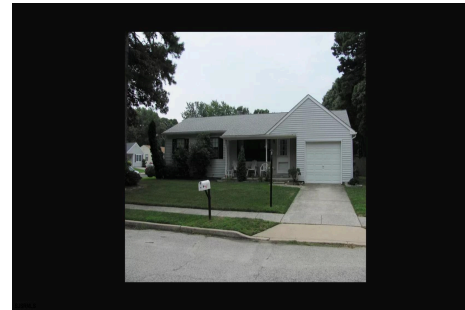

COMMENTS

...

PROPERTY FEATURES

Exterior	ParkingGarage	Heating	Water
Aluminum	One Car	Gas-Natural	Public
Wood			
Sewer			
Public Sewer			

CONTACT

Ask for Joyce McMahon
Berger Realty Inc
3160 Asbury Avenue, Ocean City
Call:
Email to: jmm@bergerrealty.com

Scan to see Property page.