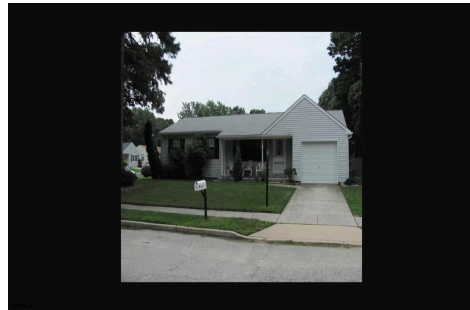

Berger Realty

Since 1928

Berger Realty, Inc.
3160 Asbury Avenue
Ocean City, NJ 08226
1-877-237-4371 / 609-399-0076
info@bergerrealty.com

58 Defeo, Somers Point, NJ, 08244

Price $293,500.00

PROPERTY DETAILS

Total Rooms	6
Bedrooms	3
Baths Full	2
Baths Half	0
Year Built	
Type	Single Family
Block Number	527
Listing #	583838
Taxes	6461.00

COMMENTS

...

PROPERTY FEATURES

Exterior	ParkingGarage	Heating	Water
Aluminum	One Car	Gas-Natural	Public
Wood			
Sewer			
Public Sewer			

CONTACT

Berger Realty Inc
3160 Asbury Ave.
Ocean City, NJ 08226
Call: (609) 399-0076
Email to: info@bergerrealty.com
Web: www.bergerrealty.com

Scan to see Property page.

Berger Realty

Since 1928

Berger Realty, Inc.
3160 Asbury Avenue
Ocean City, NJ 08226
1-877-237-4371 / 609-399-0076
info@bergerrealty.com

58 Defeo, Somers Point, NJ, 08244

Price $293,500.00

PROPERTY DETAILS

Total Rooms	6
Bedrooms	3
Baths Full	2
Baths Half	0
Year Built	
Type	Single Family
Block Number	527
Listing #	583838
Taxes	6461.00