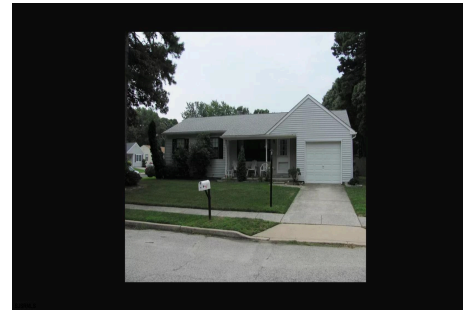

COMMENTS

...

PROPERTY FEATURES

Exterior	ParkingGarage	Heating	Water
Aluminum	One Car	Gas-Natural	Public
Wood			
Sewer			
Public Sewer			

CONTACT

Berger Realty Inc
3160 Asbury Ave.
Ocean City, NJ 08226
Call: (609) 399-0076
Email to: info@bergerrealty.com
Web: www.bergerrealty.com

Scan to see Property page.