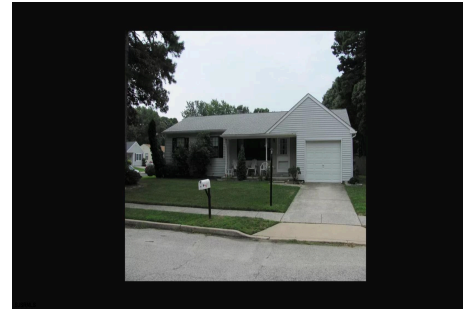

Berger Realty

Since 1928

Berger Realty, Inc.
3160 Asbury Avenue
Ocean City, NJ 08226
1-877-237-4371 / 609-399-0076
info@bergerrealty.com

58 Defeo, Somers Point, NJ, 08244

Price \$293,500.00

PROPERTY DETAILS

Total Rooms	6
Bedrooms	3
Baths Full	2
Baths Half	0
Year Built	
Type	Single Family
Block Number	527
Listing #	583838
Taxes	6461.00

COMMENTS

...

PROPERTY FEATURES

Exterior	ParkingGarage	Heating	Water
Aluminum	One Car	Gas-Natural	Public
Wood			
Sewer			
Public Sewer			

58 Defeo, Somers Point, NJ, 08244

Price \$293,500.00

PROPERTY DETAILS

Total Rooms	6
Bedrooms	3
Baths Full	2
Baths Half	0
Year Built	
Type	Single Family
Block Number	527
Listing #	583838
Taxes	6461.00

COMMENTS