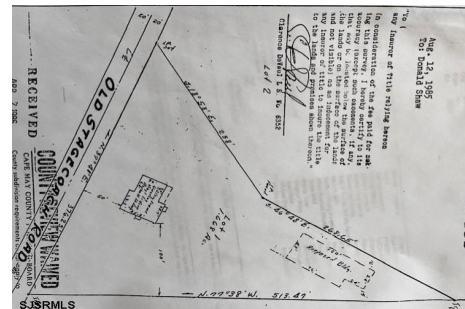

1299 Stagecoach, Palermo, NJ, 08230

Price \$299,900.00

PROPERTY DETAILS

Total Rooms	0
Bedrooms	0
Baths Full	0
Baths Half	0
Year Built	
Type	
Block Number	568
Listing #	583477
Taxes	1610.00

COMMENTS

Commercial lot in a great location in Upper Township. Property has a foundation which might be useable. Second old foundation on the property that had never been used....

Price \$299,900.00

PROPERTY DETAILS

Total Rooms	0
Bedrooms	0
Baths Full	0
Baths Half	0
Year Built	
Type	
Block Number	568
Listing #	583477
Taxes	1610.00

COMMENTS

Commercial lot in a great location in Upper Township. Property has a foundation which might be useable. Second old foundation on the property that had never been used....