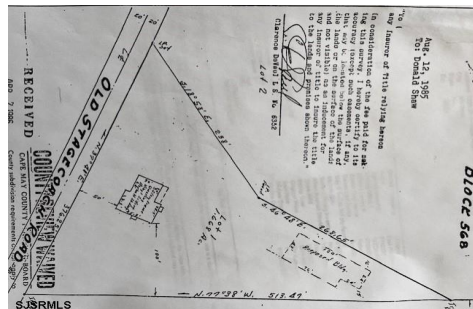

1299 Stagecoach, Palermo, NJ, 08230

Price \$299,900.00

PROPERTY DETAILS

Total Rooms	0
Bedrooms	0
Baths Full	0
Baths Half	0
Year Built	
Type	
Block Number	568
Listing #	583477
Taxes	1610.00

COMMENTS

Commercial lot in a great location in Upper Township. Property has a foundation which might be useable. Second old foundation on the property that had never been used....

Price \$299,900.00

PROPERTY DETAILS

Total Rooms	0
Bedrooms	0
Baths Full	0
Baths Half	0
Year Built	
Type	
Block Number	568
Listing #	583477
Taxes	1610.00

COMMENTS

Commercial lot in a great location in Upper Township. Property has a foundation which might be useable. Second old foundation on the property that had never been used....