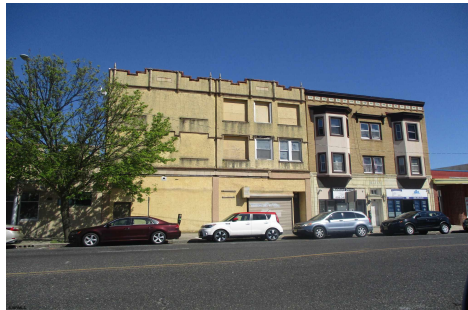

Berger Realty

Since 1928

Berger Realty, Inc.
3160 Asbury Avenue
Ocean City, NJ 08226
1-877-237-4371 / 609-399-0076
info@bergerrealty.com

925 Atlantic, Atlantic City, NJ, 08401

Price \$1,500,000.00

PROPERTY DETAILS

Total Rooms	
Bedrooms	0
Baths Full	0
Baths Half	0
Year Built	
Type	
Block Number	301
Listing #	583429
Taxes	2595.00

COMMENTS

Approved Green Zone! 1 Block to new Indoor Island Waterpark! Massive building with limitless potential, Super LOW Taxes! Located in the CBD zone, in the very heart of the city! Just one block to the Hardrock, Steel Pier, Ocean Casino, Resorsts, Margaritaville, and Showboat Casinos, and just 2 blocks to the worlds most famous beach and boardwalk! Close to Tanger Outlets, Ga...

PROPERTY DETAILS

Total Rooms	
Bedrooms	0
Baths Full	0
Baths Half	0
Year Built	
Type	
Block Number	301
Listing #	583429
Taxes	2595.00

COMMENTS

Approved Green Zone! 1 Block to new Indoor Island Waterpark! Massive building with limitless potential, Super LOW Taxes! Located in the CBD zone, in the very heart of the city! Just one block to the Hardrock, Steel Pier, Ocean Casino, Resorsts, Margaritaville, and Showboat Casinos, and just 2 blocks to the worlds most famous beach and boardwalk! Close to Tanger Outlets, Ga...