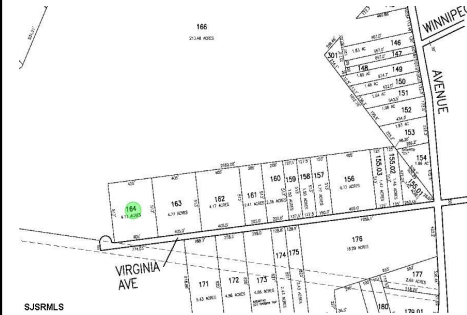

Total Rooms	
Bedrooms	0
Baths Full	0
Baths Half	0
Year Built	
Type	
Block Number	164
Listing #	583246
Taxes	1554.00

COMMENTS

Property is located in a very desirable area of EHT. Subject is currently a single residential lot that fronts on an unpaved/unimproved section of Virginia Avenue. Buy and hold or make improvements and have your own sanctuary....

Berger Realty, Inc.
3160 Asbury Avenue
Ocean City, NJ 08226
1-877-237-4371 / 609-399-0076
info@bergerrealty.com

0 Virginia, Egg Harbor Township, NJ, 08234

Price \$44,900.00

PROPERTY DETAILS

Total Rooms	
Bedrooms	0
Baths Full	0
Baths Half	0
Year Built	
Type	
Block Number	164
Listing #	583246
Taxes	1554.00

COMMENTS

Property is located in a very desirable area of EHT. Subject is currently a single residential lot that fronts on an unpaved/unimproved section of Virginia Avenue. Buy and hold or make improvements and have your own sanctuary....