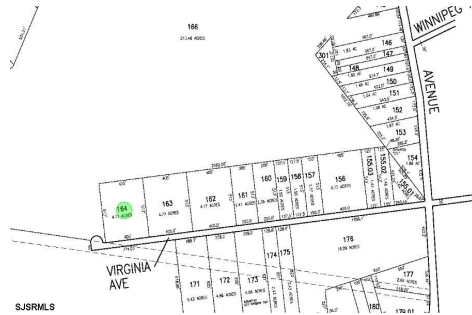

Berger Realty

Since 1926

Berger Realty, Inc.
3160 Asbury Avenue
Ocean City, NJ 08226
1-877-237-4371 / 609-399-0076
info@bergerrealty.com

0 Virginia, Egg Harbor Township, NJ, 08234

Price $44,900.00

PROPERTY DETAILS

Total Rooms	
Bedrooms	0
Baths Full	0
Baths Half	0
Year Built	
Type	
Block Number	164
Listing #	583246
Taxes	1554.00

COMMENTS

Property is located in a very desirable area of EHT. Subject is currently a single residential lot that fronts on an unpaved/unimproved section of Virginia Avenue. Buy and hold or make improvements and have your own sanctuary....

PROPERTY FEATURES

CONTACT

Ask for Veronica "Ronni" Vetro
Berger Realty Inc
3160 Asbury Avenue, Ocean City
Call: 215-806-1817
Email to: vrv@bergerrealty.com

Scan to see Property page.

Berger Realty

Since 1926

Berger Realty, Inc.
3160 Asbury Avenue
Ocean City, NJ 08226
1-877-237-4371 / 609-399-0076
info@bergerrealty.com

0 Virginia, Egg Harbor Township, NJ, 08234

Price $44,900.00