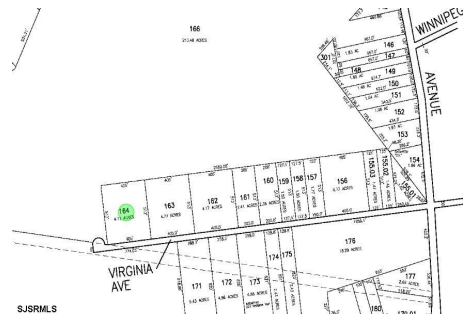

Total Rooms	
Bedrooms	0
Baths Full	0
Baths Half	0
Year Built	
Type	
Block Number	164
Listing #	583246
Taxes	1554.00

COMMENTS

Property is located in a very desirable area of EHT. Subject is currently a single residential lot that fronts on an unpaved/unimproved section of Virginia Avenue. Buy and hold or make improvements and have your own sanctuary....

0 Virginia, Egg Harbor Township, NJ, 08234

Price \$44,900.00

PROPERTY DETAILS

Total Rooms	
Bedrooms	0
Baths Full	0
Baths Half	0
Year Built	
Type	
Block Number	164
Listing #	583246
Taxes	1554.00

COMMENTS

Property is located in a very desirable area of EHT. Subject is currently a single residential lot that fronts on an unpaved/unimproved section of Virginia Avenue. Buy and hold or make improvements and have your own sanctuary....