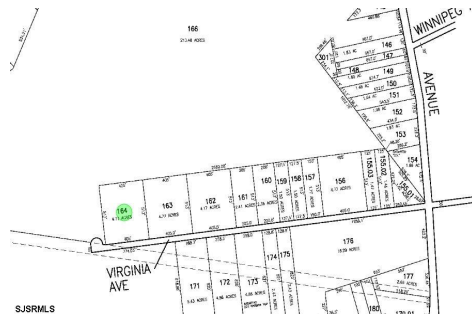

Berger Realty

Since 1926

Berger Realty, Inc.
3160 Asbury Avenue
Ocean City, NJ 08226
1-877-237-4371 / 609-399-0076
info@bergerrealty.com

0 Virginia, Egg Harbor Township, NJ, 08234

Price $44,900.00

PROPERTY DETAILS

Total Rooms	
Bedrooms	0
Baths Full	0
Baths Half	0
Year Built	
Type	
Block Number	164
Listing #	583246
Taxes	1554.00

COMMENTS

Property is located in a very desirable area of EHT. Subject is currently a single residential lot that fronts on an unpaved/unimproved section of Virginia Avenue. Buy and hold or make improvements and have your own sanctuary....

PROPERTY FEATURES

CONTACT

Ask for Mary Kuchka
Berger Realty Inc
3160 Asbury Avenue, Ocean City
Call: 609-576-2790
Email to: mk@bergerrealty.com

Scan to see Property page.

Berger Realty

Since 1926

Berger Realty, Inc.
3160 Asbury Avenue
Ocean City, NJ 08226
1-877-237-4371 / 609-399-0076
info@bergerrealty.com

0 Virginia, Egg Harbor Township, NJ, 08234

Price $44,900.00