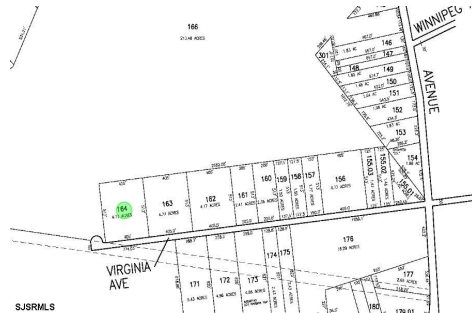

Berger Realty

Since 1926

Berger Realty, Inc.
3160 Asbury Avenue
Ocean City, NJ 08226
1-877-237-4371 / 609-399-0076
info@bergerrealty.com

0 Virginia, Egg Harbor Township, NJ, 08234

Price $49,900.00

PROPERTY DETAILS

Total Rooms	
Bedrooms	0
Baths Full	0
Baths Half	0
Year Built	
Type	
Block Number	164
Listing #	583246
Taxes	1554.00

COMMENTS

Property is located in a very desirable area of EHT. Subject is currently a single residential lot that fronts on an unpaved/unimproved section of Virginia Avenue. Buy and hold or make improvements and have your own sanctuary....

PROPERTY FEATURES

CONTACT

Ask for Marianne Johnsen
Berger Realty Inc
3160 Asbury Avenue, Ocean City
Call: 609-425-0622
Email to: maj@bergerrealty.com

Scan to see Property page.

Berger Realty

Since 1926

Berger Realty, Inc.
3160 Asbury Avenue
Ocean City, NJ 08226
1-877-237-4371 / 609-399-0076
info@bergerrealty.com

0 Virginia, Egg Harbor Township, NJ, 08234

Price $49,900.00