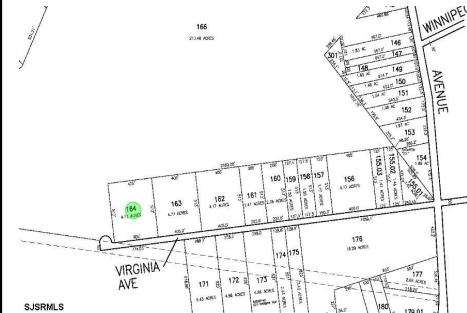

Total Rooms	0
Bedrooms	0
Baths Full	0
Baths Half	0
Year Built	
Type	
Block Number	164
Listing #	583246
Taxes	1554.00

COMMENTS

Property is located in a very desirable area of EHT. Subject is currently a single residential lot that fronts on an unpaved/unimproved section of Virginia Avenue. Buy and hold or make improvements and have your own sanctuary....

0 Virginia, Egg Harbor Township, NJ, 08234

Price \$49,900.00

PROPERTY DETAILS

Total Rooms	0
Bedrooms	0
Baths Full	0
Baths Half	0
Year Built	
Type	
Block Number	164
Listing #	583246
Taxes	1554.00

COMMENTS

Property is located in a very desirable area of EHT. Subject is currently a single residential lot that fronts on an unpaved/unimproved section of Virginia Avenue. Buy and hold or make improvements and have your own sanctuary....