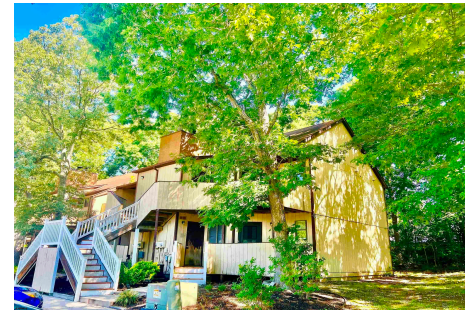

PROPERTY DETAILS

Total Rooms	7
Bedrooms	1
Baths Full	1
Baths Half	0
Year Built	1983
Type	Condo
Block Number	1
Listing #	582782
Taxes	2064.00