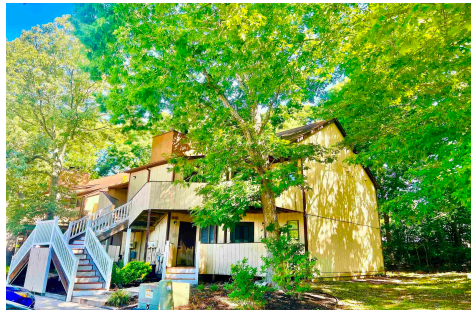

# Berger Realty

Since 1928

Berger Realty, Inc.  
3160 Asbury Avenue  
Ocean City, NJ 08226  
1-877-237-4371 / 609-399-0076  
info@bergerrealty.com

15 Cresson Woods, 15, Pleasantville, NJ, 08232

Price \$128,000.00

15 Cresson Woods, 15, Pleasantville, NJ, 08232

Price \$128,000.00

### COMMENTS

Great corner 1 bedroom condo. Just Steps to Tilton rd Northfield! Great move in condition. Fire place. First floor balcony. Washer and dryer, walk-in closet, fireplace, central air, gas heat. 1 assigned parking spot, more parking also available. Peaceful wooded area close to shopping, schools, transportation...great location Just steps from Tilton Road & on the border w...