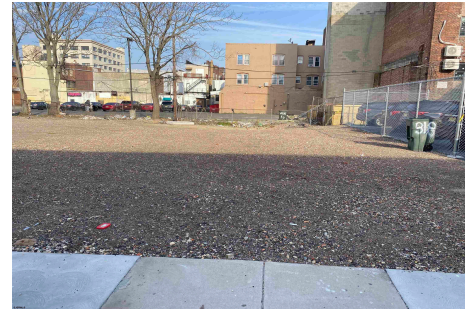

1509 Belfield, Atlantic City, NJ, 08401

Price \$70,000.00

PROPERTY DETAILS

Total Rooms	
Bedrooms	0
Baths Full	0
Baths Half	0
Year Built	
Type	
Block Number	6
Listing #	582646
Taxes	3093.00

COMMENTS

Prime location buildable vacant lot. Was one of 5 attached townhomes that burned down in July 2023. See lot and block tax map, tax info and details in associated docs....