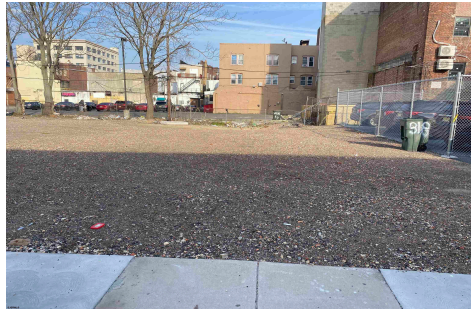

Total Rooms	
Bedrooms	0
Baths Full	0
Baths Half	0
Year Built	
Type	
Block Number	6
Listing #	582646
Taxes	3093.00

COMMENTS

Prime location buildable vacant lot. Was one of 5 attached townhomes that burned down in July 2023. See lot and block tax map, tax info and details in associated docs....

1509 Belfield, Atlantic City, NJ, 08401

Price \$70,000.00

PROPERTY DETAILS

Total Rooms	
Bedrooms	0
Baths Full	0
Baths Half	0
Year Built	
Type	
Block Number	6
Listing #	582646
Taxes	3093.00

COMMENTS

Prime location buildable vacant lot. Was one of 5 attached townhomes that burned down in July 2023. See lot and block tax map, tax info and details in associated docs....