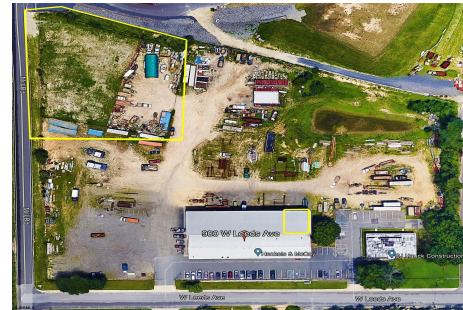

### COMMENTS

**Prime Location for Atlantic County Services! This centrally located property offers a spacious 3,000 SF warehouse, along with two separate yard spaces, perfect for contractors or construction equipment storage. Conveniently situated near Atlantic City and major road networks, it provides easy access for businesses and clients alike. Lease rates: Yard #9 \$1500; Yard #10 \$...**