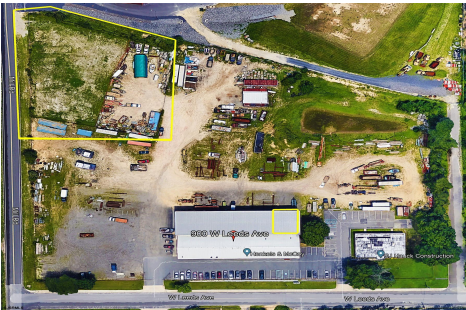

### COMMENTS

**Prime Location for Atlantic County Services! This centrally located property offers a spacious 3,000 SF warehouse, along with two separate yard spaces, perfect for contractors or construction equipment storage. Conveniently situated near Atlantic City and major road networks, it provides easy access for businesses and clients alike. Lease rates: Yard #9 \$1500; Yard #10 \$...**