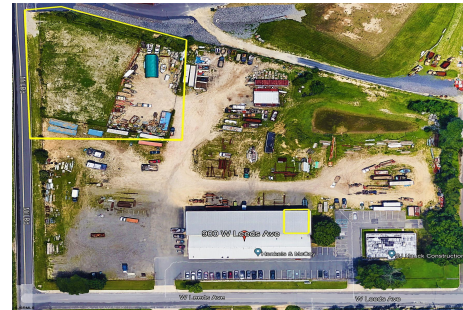

### COMMENTS

*Prime Location for Atlantic County Services! This centrally located property offers a spacious 3,000 SF warehouse, along with two separate yard spaces, perfect for contractors or construction equipment storage. Conveniently situated near Atlantic City and major road networks, it provides easy access for businesses and clients alike. Lease rates: Yard #9 \$1500; Yard #10 \$...*