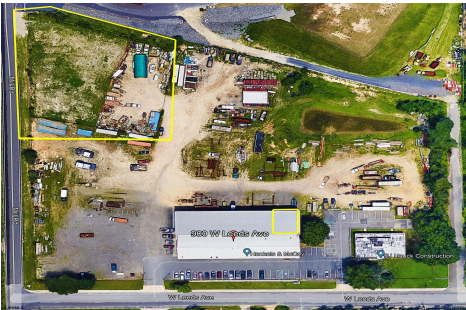

### COMMENTS

*Prime Location for Atlantic County Services! This centrally located property offers a spacious 3,000 SF warehouse, along with two separate yard spaces, perfect for contractors or construction equipment storage. Conveniently situated near Atlantic City and major road networks, it provides easy access for businesses and clients alike. Lease rates: Yard #9 \$1500; Yard #10 \$...*