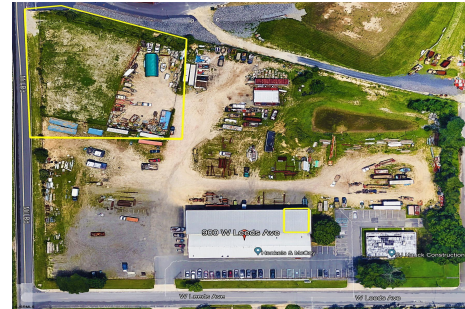

### COMMENTS

*Prime Location for Atlantic County Services! This centrally located property offers a spacious 3,000 SF warehouse, along with two separate yard spaces, perfect for contractors or construction equipment storage. Conveniently situated near Atlantic City and major road networks, it provides easy access for businesses and clients alike. Lease rates: Yard #9 \$1500; Yard #10 \$...*