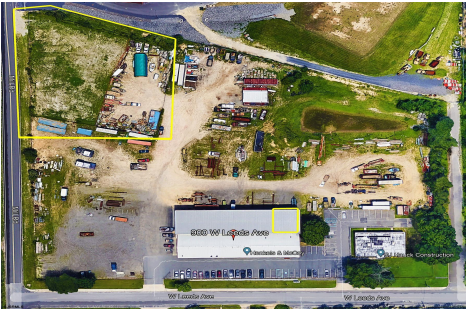

### COMMENTS

*Prime Location for Atlantic County Services! This centrally located property offers a spacious 3,000 SF warehouse, along with two separate yard spaces, perfect for contractors or construction equipment storage. Conveniently situated near Atlantic City and major road networks, it provides easy access for businesses and clients alike. Lease rates: Yard #9 \$1500; Yard #10 \$...*