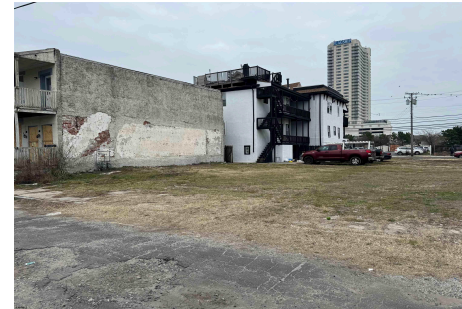

Total Rooms	
Bedrooms	0
Baths Full	0
Baths Half	0
Year Built	
Type	
Block Number	124
Listing #	581090
Taxes	261.00

COMMENTS

can be combined with MLS 581088 13 Irving. Come build your dream home on a double lot. Capture Ocean Views when you build high....

15 Irving, Atlantic City, NJ, 08401

Price \$30,000.00

PROPERTY DETAILS

Total Rooms	
Bedrooms	0
Baths Full	0
Baths Half	0
Year Built	
Type	
Block Number	124
Listing #	581090
Taxes	261.00

COMMENTS

can be combined with MLS 581088 13 Irving. Come build your dream home on a double lot. Capture Ocean Views when you build high....