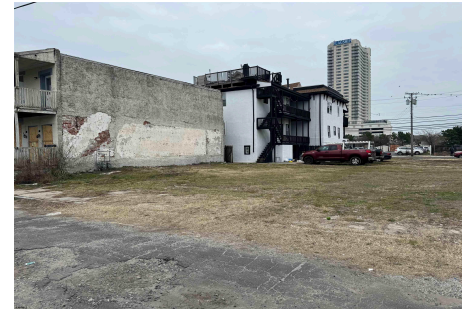

Total Rooms	
Bedrooms	0
Baths Full	0
Baths Half	0
Year Built	
Type	
Block Number	124
Listing #	581088
Taxes	274.00

COMMENTS

can be combined with MIs 581090 15 Irving, next door. Come build your dream home on this double lots . Capture Ocean Views if you build high....

13 Irving, Atlantic City, NJ, 08401

Price \$30,000.00

PROPERTY DETAILS

Total Rooms	
Bedrooms	0
Baths Full	0
Baths Half	0
Year Built	
Type	
Block Number	124
Listing #	581088
Taxes	274.00

COMMENTS

can be combined with MIs 581090 15 Irving, next door. Come build your dream home on this double lots . Capture Ocean Views if you build high....