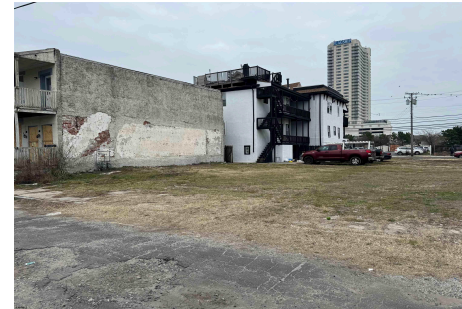

PROPERTY DETAILS

Total Rooms	
Bedrooms	0
Baths Full	0
Baths Half	0
Year Built	
Type	
Block Number	124
Listing #	581088
Taxes	274.00

COMMENTS

can be combined with MIs 581090 15 Irving, next door. Come build your dream home on this double lots . Capture Ocean Views if you build high....

PROPERTY FEATURES

CONTACT

Ask for Susan Goetz
Berger Realty Inc
3160 Asbury Avenue, Ocean City
Call: 609-380-8757
Email to: goe@bergerrealty.com

Scan to see Property page.