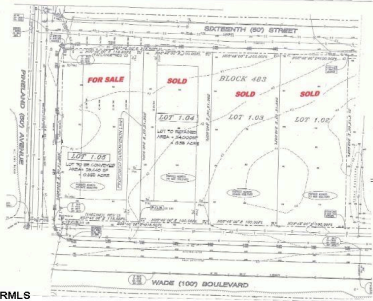

Berger Realty

Since 1928

Berger Realty, Inc.
3160 Asbury Avenue
Ocean City, NJ 08226
1-877-237-4371 / 609-399-0076
info@bergerrealty.com

210 Wade, Millville, NJ, 08332

Price \$90,000.00

PROPERTY DETAILS

Total Rooms	
Bedrooms	0
Baths Full	0
Baths Half	0
Year Built	
Type	
Block Number	483
Listing #	580979
Taxes	1700.00

SJSRMLS

COMMENTS

Site can support a wide range of concepts. Will build to suit, from 2,000 to 9,000 sf (subject to approvals), warehouse, flex space or commercial. Or, offering commercial condos for sale or lease from 2,000 sf each. OH door, warehouse and office space fit up to suit tenants needs. I-1 (INDUSTRIAL PARK) Zone: Permitted uses include a wide variety of warehousing, light manu...

PROPERTY DETAILS

Total Rooms	
Bedrooms	0
Baths Full	0
Baths Half	0
Year Built	
Type	
Block Number	483
Listing #	580979
Taxes	1700.00

SJSRMLS

COMMENTS

Site can support a wide range of concepts. Will build to suit, from 2,000 to 9,000 sf (subject to approvals), warehouse, flex space or commercial. Or, offering commercial condos for sale or lease from 2,000 sf each. OH door, warehouse and office space fit up to suit tenants needs. I-1 (INDUSTRIAL PARK) Zone: Permitted uses include a wide variety of warehousing, light manu...