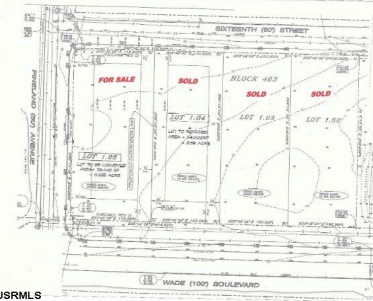

SJSRMLS

COMMENTS

Site can support a wide range of concepts. Will build to suit, from 2,000 to 9,000 sf (subject to approvals), warehouse, flex space or commercial. Or, offering commercial condos for sale or lease from 2,000 sf each. OH door, warehouse and office space fit up to suit tenants needs. I-1 (INDUSTRIAL PARK) Zone: Permitted uses include a wide variety of warehousing, light manu...

PROPERTY DETAILS

Total Rooms	
Bedrooms	0
Baths Full	0
Baths Half	0
Year Built	
Type	
Block Number	483
Listing #	580979
Taxes	1700.00

SJSRMLS

COMMENTS

Site can support a wide range of concepts. Will build to suit, from 2,000 to 9,000 sf (subject to approvals), warehouse, flex space or commercial. Or, offering commercial condos for sale or lease from 2,000 sf each. OH door, warehouse and office space fit up to suit tenants needs. I-1 (INDUSTRIAL PARK) Zone: Permitted uses include a wide variety of warehousing, light manu...