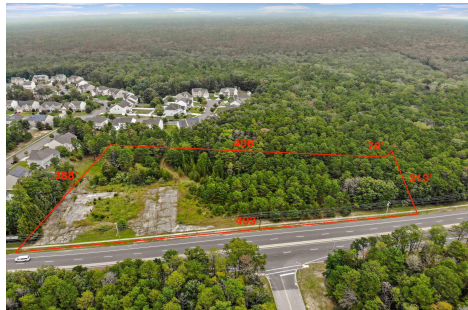

Berger Realty

Since 1928

Berger Realty, Inc.
3160 Asbury Avenue
Ocean City, NJ 08226
1-877-237-4371 / 609-399-0076
info@bergerrealty.com

4865 Black Horse, Mays Landing, NJ, 08330

Price $375,000.00

PROPERTY DETAILS

Total Rooms	
Bedrooms	0
Baths Full	0
Baths Half	0
Year Built	
Type	
Block Number	40
Listing #	580702
Taxes	5942.00

COMMENTS

Welcome to an extraordinary opportunity to own 3.67 acres of pristine land with a vast frontage of 493 feet in the coveted Cologne section of Hamilton Township. Nestled adjacent to the esteemed Cedar Point Housing Development, this parcel of land has available utilities and the sidewalks are already installed. It holds immense promise and history. Some of the KEY FEATURES ...

PROPERTY FEATURES

CONTACT

Ask for Matthew Bader
Berger Realty Inc
3160 Asbury Avenue, Ocean City
Call: 609-992-4380
Email to: mhb@bergerrealty.com
http://www.BADERCOLLINS.com

Scan to see Property page.

Berger Realty

Since 1928

Berger Realty, Inc.
3160 Asbury Avenue
Ocean City, NJ 08226
1-877-237-4371 / 609-399-0076
info@bergerrealty.com

4865 Black Horse, Mays Landing, NJ, 08330

Price $375,000.00