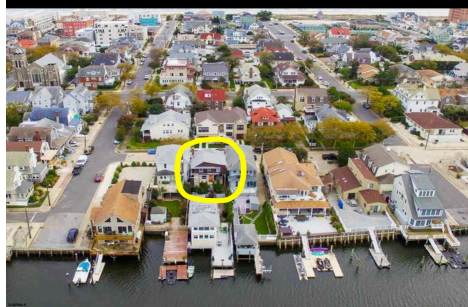

5405 Winchester, Ventnor, NJ, 08406

Price \$699,000.00

PROPERTY DETAILS

Total Rooms	7
Bedrooms	3
Baths Full	2
Baths Half	0
Year Built	
Type	Single Family
Block Number	106
Listing #	578477
Taxes	4056.00

COMMENTS

OPPORTUNITY TO RENOVATE OR BUILD NEW IN ST. LEONARD'S TRACT AREA!! PROPERTY VALUES ARE UP! INVENTORY OF AVAILABLE PROPERTIES IS DOWN. The property is priced at land value! Design build NEW with enhanced views from front and rear decks over ground floor garage and storage. Located on bay block and 3 short blocks to the beach, tennis/ pickleball courts, playground, rest...

Price \$699,000.00

PROPERTY DETAILS

Total Rooms	7
Bedrooms	3
Baths Full	2
Baths Half	0
Year Built	
Type	Single Family
Block Number	106
Listing #	578477
Taxes	4056.00

COMMENTS

OPPORTUNITY TO RENOVATE OR BUILD NEW IN ST. LEONARD'S TRACT AREA!! PROPERTY VALUES ARE UP! INVENTORY OF AVAILABLE PROPERTIES IS DOWN. The property is priced at land value! Design build NEW with enhanced views from front and rear decks over ground floor garage and storage. Located on bay block and 3 short blocks to the beach, tennis/ pickleball courts, playground, rest...