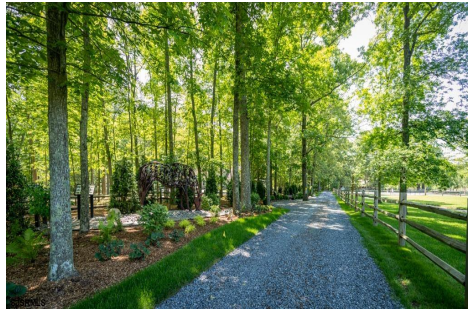

PROPERTY DETAILS

Total Rooms	
Bedrooms	0
Baths Full	0
Baths Half	0
Year Built	
Type	
Block Number	5101
Listing #	578219
Taxes	3759.00

COMMENTS

A MUST SEE FOR ALL!!! This ONE OF A KIND LUXURY sanctuary that you didn't even know existed at the Jersey Shore needs to be seen in person to fully appreciate its beauty and uniqueness! Your dreamed about lifestyle awaits down a quiet road with neatly fenced pastures, among soaring oaks and a canal that overlooks your private island. As you make your way down the landsca...