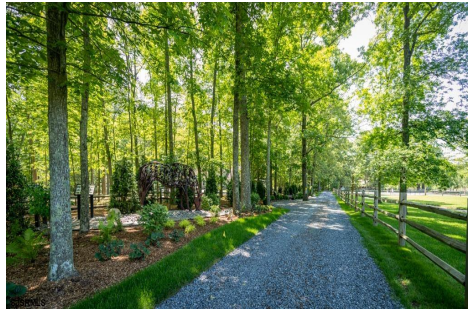

PROPERTY DETAILS

Total Rooms	
Bedrooms	0
Baths Full	0
Baths Half	0
Year Built	
Type	
Block Number	5101
Listing #	578219
Taxes	3759.00

COMMENTS

A MUST SEE FOR ALL!!! This ONE OF A KIND LUXURY sanctuary that you didn't even know existed at the Jersey Shore needs to be seen in person to fully appreciate its beauty and uniqueness! Your dreamed about lifestyle awaits down a quiet road with neatly fenced pastures, among soaring oaks and a canal that overlooks your private island. As you make your way down the landsca...

COMMENTS

A MUST SEE FOR ALL!!! This ONE OF A KIND LUXURY sanctuary that you didn't even know existed at the Jersey Shore needs to be seen in person to fully appreciate its beauty and uniqueness! Your dreamed about lifestyle awaits down a quiet road with neatly fenced pastures, among soaring oaks and a canal that overlooks your private island. As you make your way down the landsca...