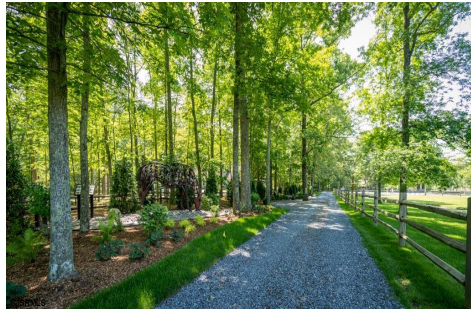

PROPERTY DETAILS

Total Rooms	
Bedrooms	0
Baths Full	0
Baths Half	0
Year Built	
Type	
Block Number	5101
Listing #	578219
Taxes	3759.00

COMMENTS

A MUST SEE FOR ALL!!! This ONE OF A KIND LUXURY sanctuary that you didn't even know existed at the Jersey Shore needs to be seen in person to fully appreciate its beauty and uniqueness! Your dreamed about lifestyle awaits down a quiet road with neatly fenced pastures, among soaring oaks and a canal that overlooks your private island. As you make your way down the landsca...