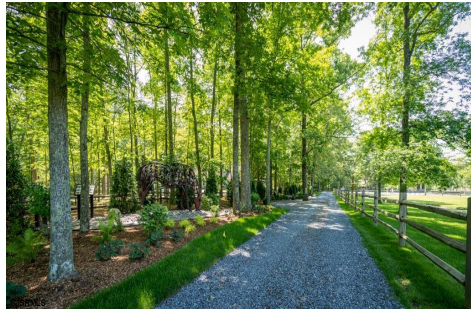

PROPERTY DETAILS

Total Rooms	
Bedrooms	0
Baths Full	0
Baths Half	0
Year Built	
Type	
Block Number	5101
Listing #	578219
Taxes	3759.00

COMMENTS

A MUST SEE FOR ALL!!! This ONE OF A KIND LUXURY sanctuary that you didn't even know existed at the Jersey Shore needs to be seen in person to fully appreciate its beauty and uniqueness! Your dreamed about lifestyle awaits down a quiet road with neatly fenced pastures, among soaring oaks and a canal that overlooks your private island. As you make your way down the landsca...

COMMENTS

A MUST SEE FOR ALL!!! This ONE OF A KIND LUXURY sanctuary that you didn't even know existed at the Jersey Shore needs to be seen in person to fully appreciate its beauty and uniqueness! Your dreamed about lifestyle awaits down a quiet road with neatly fenced pastures, among soaring oaks and a canal that overlooks your private island. As you make your way down the landsca...