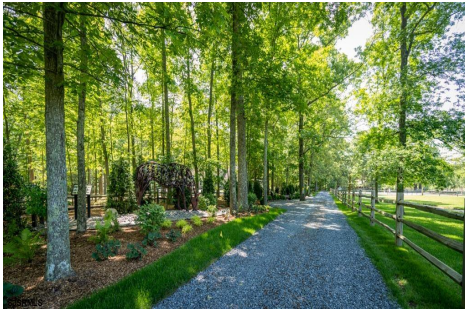

PROPERTY DETAILS

Total Rooms	
Bedrooms	0
Baths Full	0
Baths Half	0
Year Built	
Type	
Block Number	5101
Listing #	578219
Taxes	3759.00

COMMENTS

A MUST SEE FOR ALL!!! This ONE OF A KIND LUXURY sanctuary that you didn't even know existed at the Jersey Shore needs to be seen in person to fully appreciate its beauty and uniqueness! Your dreamed about lifestyle awaits down a quiet road with neatly fenced pastures, among soaring oaks and a canal that overlooks your private island. As you make your way down the landsca...

COMMENTS

A MUST SEE FOR ALL!!! This ONE OF A KIND LUXURY sanctuary that you didn't even know existed at the Jersey Shore needs to be seen in person to fully appreciate its beauty and uniqueness! Your dreamed about lifestyle awaits down a quiet road with neatly fenced pastures, among soaring oaks and a canal that overlooks your private island. As you make your way down the landsca...