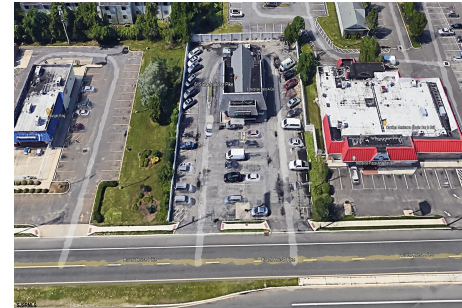

Total Rooms	
Bedrooms	0
Baths Full	0
Baths Half	0
Year Built	
Type	
Block Number	429
Listing #	578056
Taxes	20316.00

COMMENTS

PRIME HIGHWAY LOCATION SURROUNDED BY KFC, POPEYE'S, BURGER KING, MOD CAR WASH, ETC... CLOSE TO WALMART & SAM'S. TRAFFIC SIGNAL NEARBY. UEZ LOCATION (TAX DISCOUNTS). STRAIGHT SHOT TO ATLANTIC CITY. IDEAL FOR RETAIL OR OFFICE, APPX 3,000 SF WITH 25+ PARKING SPACES. ALSO AVAILABLE FOR LEASE AT \$4500/MO NNN...

Price \$679,427.00

PROPERTY DETAILS

Total Rooms	
Bedrooms	0
Baths Full	0
Baths Half	0
Year Built	
Type	
Block Number	429
Listing #	578056
Taxes	20316.00

COMMENTS

PRIME HIGHWAY LOCATION SURROUNDED BY KFC, POPEYE'S, BURGER KING, MOD CAR WASH, ETC... CLOSE TO WALMART & SAM'S. TRAFFIC SIGNAL NEARBY. UEZ LOCATION (TAX DISCOUNTS). STRAIGHT SHOT TO ATLANTIC CITY. IDEAL FOR RETAIL OR OFFICE, APPX 3,000 SF WITH 25+ PARKING SPACES. ALSO AVAILABLE FOR LEASE AT \$4500/MO NNN...