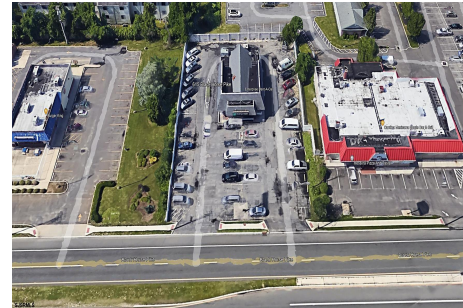

Total Rooms	
Bedrooms	0
Baths Full	0
Baths Half	0
Year Built	
Type	
Block Number	429
Listing #	578056
Taxes	20316.00

COMMENTS

PRIME HIGHWAY LOCATION SURROUNDED BY KFC, POPEYE'S, BURGER KING, MOD CAR WASH, ETC... CLOSE TO WALMART & SAM'S. TRAFFIC SIGNAL NEARBY. UEZ LOCATION (TAX DISCOUNTS). STRAIGHT SHOT TO ATLANTIC CITY. IDEAL FOR RETAIL OR OFFICE, APPX 3,000 SF WITH 25+ PARKING SPACES. ALSO AVAILABLE FOR LEASE AT \$4500/MO NNN...

Price \$679,427.00

PROPERTY DETAILS

Total Rooms	
Bedrooms	0
Baths Full	0
Baths Half	0
Year Built	
Type	
Block Number	429
Listing #	578056
Taxes	20316.00

COMMENTS

PRIME HIGHWAY LOCATION SURROUNDED BY KFC, POPEYE'S, BURGER KING, MOD CAR WASH, ETC... CLOSE TO WALMART & SAM'S. TRAFFIC SIGNAL NEARBY. UEZ LOCATION (TAX DISCOUNTS). STRAIGHT SHOT TO ATLANTIC CITY. IDEAL FOR RETAIL OR OFFICE, APPX 3,000 SF WITH 25+ PARKING SPACES. ALSO AVAILABLE FOR LEASE AT \$4500/MO NNN...