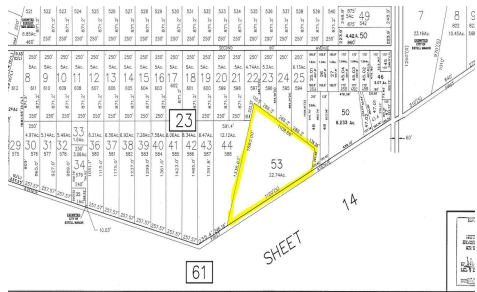

### PROPERTY DETAILS

|              |         |
|--------------|---------|
| Total Rooms  | 0       |
| Bedrooms     | 0       |
| Baths Full   | 0       |
| Baths Half   | 0       |
| Year Built   |         |
| Type         |         |
| Block Number | 23      |
| Listing #    | 577780  |
| Taxes        | 1448.00 |