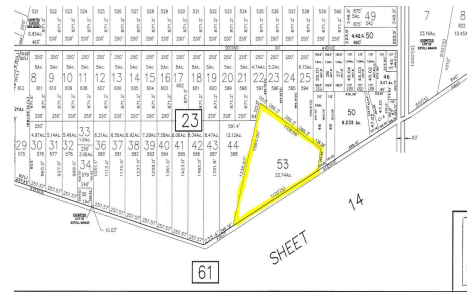

### PROPERTY DETAILS

|              |         |
|--------------|---------|
| Total Rooms  | 0       |
| Bedrooms     | 0       |
| Baths Full   | 0       |
| Baths Half   | 0       |
| Year Built   |         |
| Type         |         |
| Block Number | 23      |
| Listing #    | 577780  |
| Taxes        | 1448.00 |