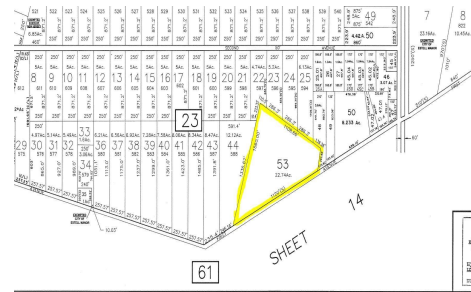

190 1st, Estell Manor, NJ, 08319

Price \$179,900.00

PROPERTY DETAILS

Total Rooms	0
Bedrooms	0
Baths Full	0
Baths Half	0
Year Built	
Type	
Block Number	23
Listing #	577780
Taxes	1448.00

COMMENTS

Beautiful serene 22.74 acre wooded high and dry land ,great for horses or/and Sports mans paradise. Also subdividable into 4 building lots. Quiet country setting only 15 to 20 minutes from the beaches and shopping centers. Also, 1000 acres across street is state game land not developable....

PROPERTY DETAILS

Total Rooms	0
Bedrooms	0
Baths Full	0
Baths Half	0
Year Built	
Type	
Block Number	23
Listing #	577780
Taxes	1448.00

COMMENTS

Beautiful serene 22.74 acre wooded high and dry land ,great for horses or/and Sports mans paradise. Also subdividable into 4 building lots. Quiet country setting only 15 to 20 minutes from the beaches and shopping centers. Also, 1000 acres across street is state game land not developable....