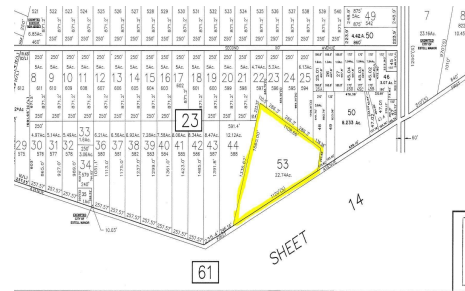

### PROPERTY DETAILS

|              |         |
|--------------|---------|
| Total Rooms  | 0       |
| Bedrooms     | 0       |
| Baths Full   | 0       |
| Baths Half   | 0       |
| Year Built   |         |
| Type         |         |
| Block Number | 23      |
| Listing #    | 577780  |
| Taxes        | 1448.00 |