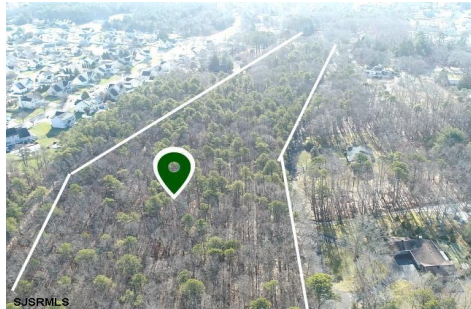

Berger Realty

Since 1926

Berger Realty, Inc
1330 Bay Avenue
Ocean City, NJ 08226
609-391-1330/609-391-1300
info@bergerrealty.com

500 Delaware, Egg Harbor Township, NJ, 08234

Price \$159,000.00

PROPERTY DETAILS

Total Rooms	0
Bedrooms	0
Baths Full	0
Baths Half	0
Year Built	
Type	
Block Number	5401
Listing #	575500
Taxes	3048.00

COMMENTS

UNIQUE OPPORTUNITY FOR DEVELOPERS, BUILDERS AND FOR YOU! This amazing undeveloped and unimproved land on a private road can possibly be divided into multiple residential lots or you can build YOUR OWN PRIVATE HOME subject to Pineland certificate of filing. One of a kind private street in a desirable neighborhood with stately and meticulously manicured entrance. Tranquil wi...

500 Delaware, Egg Harbor Township, NJ, 08234

Price \$159,000.00

PROPERTY DETAILS

Total Rooms	0
Bedrooms	0
Baths Full	0
Baths Half	0
Year Built	
Type	
Block Number	5401
Listing #	575500
Taxes	3048.00

COMMENTS

UNIQUE OPPORTUNITY FOR DEVELOPERS, BUILDERS AND FOR YOU! This amazing undeveloped and unimproved land on a private road can possibly be divided into multiple residential lots or you can build YOUR OWN PRIVATE HOME subject to Pineland certificate of filing. One of a kind private street in a desirable neighborhood with stately and meticulously manicured entrance. Tranquil wi...