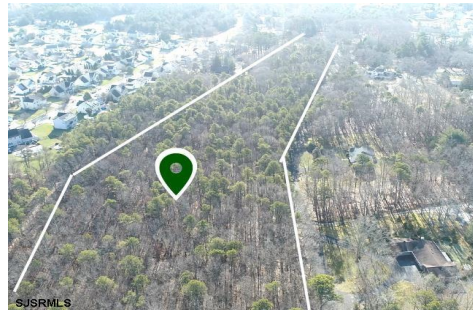

Berger Realty

Since 1926

Berger Realty, Inc
1330 Bay Avenue
Ocean City, NJ 08226
609-391-1330/609-391-1300
info@bergerrealty.com

500 Delaware, Egg Harbor Township, NJ, 08234

Price \$159,000.00

PROPERTY DETAILS

Total Rooms	
Bedrooms	0
Baths Full	0
Baths Half	0
Year Built	
Type	
Block Number	5401
Listing #	575500
Taxes	3048.00

COMMENTS

UNIQUE OPPORTUNITY FOR DEVELOPERS, BUILDERS AND FOR YOU! This amazing undeveloped and unimproved land on a private road can possibly be divided into multiple residential lots or you can build YOUR OWN PRIVATE HOME subject to Pineland certificate of filing. One of a kind private street in a desirable neighborhood with stately and meticulously manicured entrance. Tranquil wi...

500 Delaware, Egg Harbor Township, NJ, 08234

Price \$159,000.00

PROPERTY DETAILS

Total Rooms	
Bedrooms	0
Baths Full	0
Baths Half	0
Year Built	
Type	
Block Number	5401
Listing #	575500
Taxes	3048.00

COMMENTS

UNIQUE OPPORTUNITY FOR DEVELOPERS, BUILDERS AND FOR YOU! This amazing undeveloped and unimproved land on a private road can possibly be divided into multiple residential lots or you can build YOUR OWN PRIVATE HOME subject to Pineland certificate of filing. One of a kind private street in a desirable neighborhood with stately and meticulously manicured entrance. Tranquil wi...