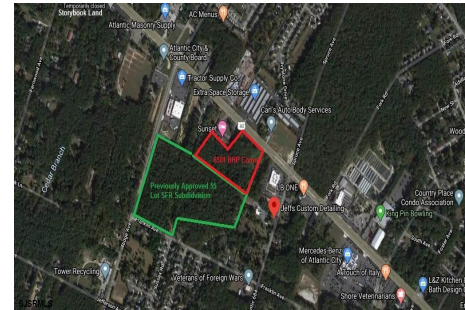

# Berger Realty

Since 1926

Berger Realty, Inc.  
3160 Asbury Avenue  
Ocean City, NJ 08226  
1-877-237-4371 / 609-399-0076  
info@bergerrealty.com

108 Franklin Ave, Egg Harbor Township, NJ, 08234

Price \$1,500,000.00