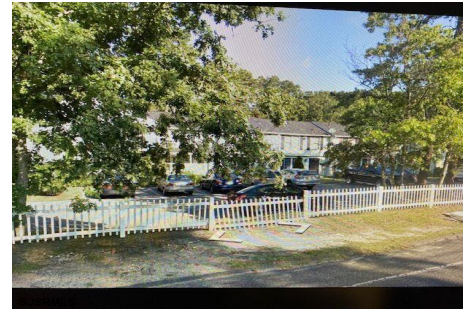

# Berger Realty

Since 1928

Berger Realty, Inc.  
3160 Asbury Avenue  
Ocean City, NJ 08226  
1-877-237-4371 / 609-399-0076  
info@bergerrealty.com

69 Theresa Ct, 69, Galloway Township, NJ, 08205

Price \$219,000.00