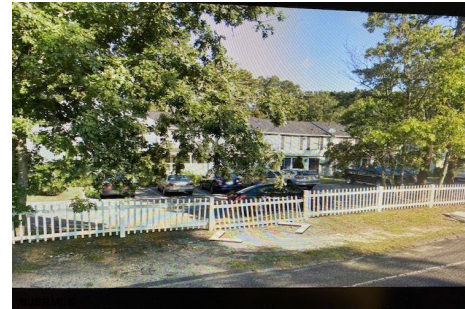

COMMENTS

*****CONCORD AT GALLOWAY TOWNHOME***** INVESTORS ONLY TENANT OCCUPIED THIS 1080 SQUARE FEET 2 BEDROOM 2.5 BATH CONDO IS CENTRALLY LOCATED CLOSE TO BUS TRANSPORTATION, ATLANTIC CITY CASINOS/BEACHES AND BOARDWALK. *****bring all reasonable offers-seller wants SOLD*****...

PROPERTY FEATURES

Exterior	ParkingGarage	Heating	Cooling
Vinyl	None	Forced Air	Central
		Gas-Natural	
HotWater	Water	Sewer	
Gas	Public Water	Public Sewer	

CONTACT

Ask for Linda Watts
Berger Realty Inc
1670 Boardwalk, Ocean City
Call: 609-230-6595
Email to: ljw@bergerrealty.com

Scan to see Property page.