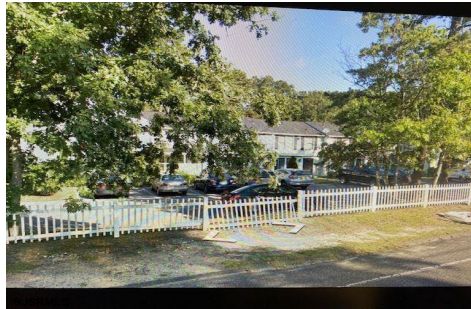

# Berger Realty

Since 1928

Ocean 17  
1670 Boardwalk  
Ocean City, NJ 08226  
609-391-0500

[oc17@BergerRealty.com](mailto:oc17@BergerRealty.com)

69 Theresa Ct, 69, Galloway Township, NJ, 08205

Price \$219,000.00

### COMMENTS

**\*\*\*\*\*CONCORD AT GALLOWAY TOWNHOME\*\*\*\*\* INVESTORS ONLY TENANT OCCUPIED THIS 1080 SQUARE FEET 2 BEDROOM 2.5 BATH CONDO IS CENTRALLY LOCATED CLOSE TO BUS TRANSPORTATION, ATLANTIC CITY CASINOS/BEACHES AND BOARDWALK. \*\*\*\*\*bring all reasonable offers-seller wants SOLD\*\*\*\*\*...**