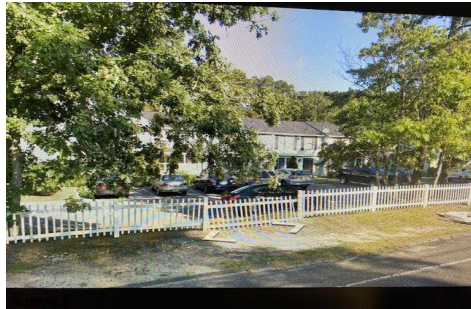

# Berger Realty

Since 1926

Berger Realty, Inc.  
3160 Asbury Avenue  
Ocean City, NJ 08226  
1-877-237-4371 / 609-399-0076  
info@bergerrealty.com

69 Theresa Ct, 69, Galloway Township, NJ, 08205

Price \$219,000.00