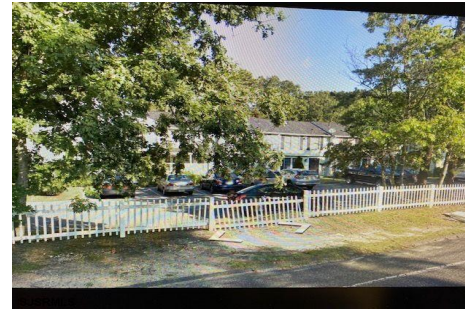

PROPERTY DETAILS

Total Rooms	4
Bedrooms	2
Baths Full	2
Baths Half	1
Year Built	
Type	Condo
Block Number	908.01
Listing #	558404
Taxes	2924.00

COMMENTS

*****CONCORD AT GALLOWAY TOWNHOME***** INVESTORS ONLY TENANT OCCUPIED THIS 1080 SQUARE FEET 2 BEDROOM 2.5 BATH CONDO IS CENTRALLY LOCATED CLOSE TO BUS TRANSPORTATION, ATLANTIC CITY CASINOS/BEACHES AND BOARDWALK. *****bring all reasonable offers-seller wants SOLD*****...

PROPERTY FEATURES

Exterior	ParkingGarage	Heating	Cooling
Vinyl	None	Forced Air	Central
		Gas-Natural	
HotWater	Water	Sewer	
Gas	Public Water	Public Sewer	

CONTACT

Ask for Evelyn "Evie" Schweibinz
Berger Realty Inc
3160 Asbury Avenue, Ocean City
Call:
Email to: ems@bergerrealty.com

Scan to see Property page.