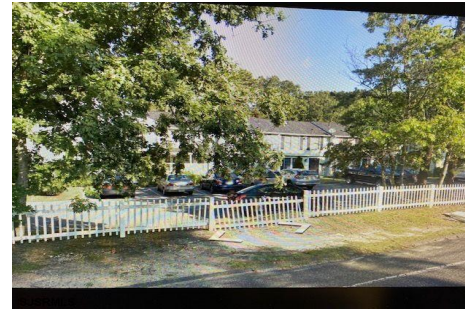

# Berger Realty

Since 1928

Berger Realty, Inc.  
3160 Asbury Avenue  
Ocean City, NJ 08226  
1-877-237-4371 / 609-399-0076  
info@bergerrealty.com

69 Theresa Ct, 69, Galloway Township, NJ, 08205

Price \$219,000.00