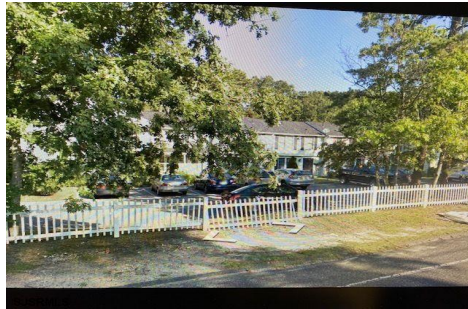

# Berger Realty

Since 1928

Berger Realty, Inc.  
3160 Asbury Avenue  
Ocean City, NJ 08226  
1-877-237-4371 / 609-399-0076  
info@bergerrealty.com

69 Theresa Ct, 69, Galloway Township, NJ, 08205

Price \$219,000.00

### COMMENTS

\*\*\*\*\*CONCORD AT GALLOWAY TOWNHOME\*\*\*\*\* INVESTORS ONLY TENANT OCCUPIED THIS 1080 SQUARE FEET 2 BEDROOM 2.5 BATH CONDO IS CENTRALLY LOCATED CLOSE TO BUS TRANSPORTATION, ATLANTIC CITY CASINOS/BEACHES AND BOARDWALK. \*\*\*\*\*bring all reasonable offers-seller wants SOLD\*\*\*\*\*...