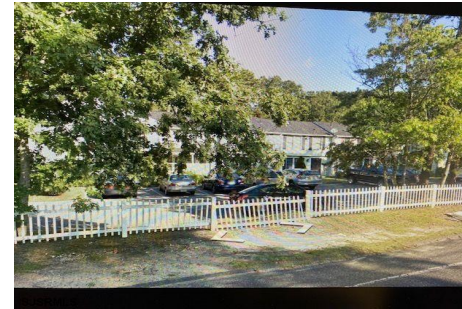

# Berger Realty

Since 1928

Berger Realty, Inc.  
3160 Asbury Avenue  
Ocean City, NJ 08226  
1-877-237-4371 / 609-399-0076  
info@bergerrealty.com

69 Theresa Ct, 69, Galloway Township, NJ, 08205

Price \$219,000.00