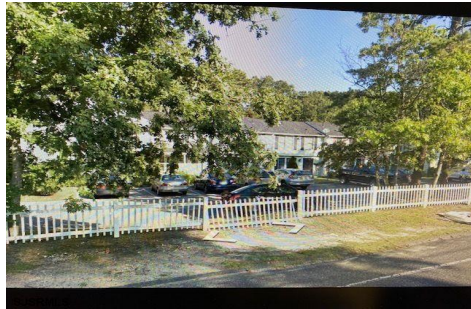

# Berger Realty

Since 1928

Berger Realty, Inc.  
3160 Asbury Avenue  
Ocean City, NJ 08226  
1-877-237-4371 / 609-399-0076  
info@bergerrealty.com

69 Theresa Ct, 69, Galloway Township, NJ, 08205

Price \$219,000.00

### COMMENTS

\*\*\*\*\*CONCORD AT GALLOWAY TOWNHOME\*\*\*\*\* INVESTORS ONLY TENANT OCCUPIED THIS 1080 SQUARE FEET 2 BEDROOM 2.5 BATH CONDO IS CENTRALLY LOCATED CLOSE TO BUS TRANSPORTATION, ATLANTIC CITY CASINOS/BEACHES AND BOARDWALK. \*\*\*\*\*bring all reasonable offers-seller wants SOLD\*\*\*\*\*...