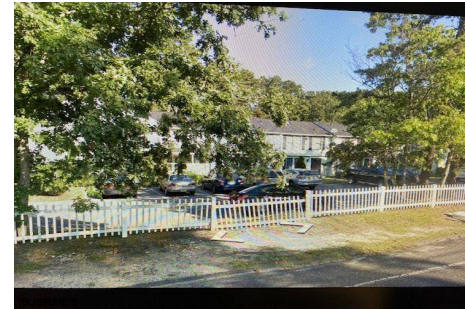

# Berger Realty

Since 1928

Berger Realty, Inc.  
3160 Asbury Avenue  
Ocean City, NJ 08226  
1-877-237-4371 / 609-399-0076  
info@bergerrealty.com

69 Theresa Ct, 69, Galloway Township, NJ, 08205

Price \$219,000.00