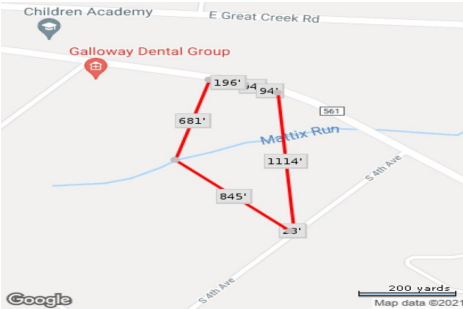

Berger Realty

Since 1926

Berger Realty, Inc.
3160 Asbury Avenue
Ocean City, NJ 08226
1-877-237-4371 / 609-399-0076
info@bergerrealty.com

216 Jimmie Leeds ave, Galloway Township, NJ, 08205

Price $499,000.00

PROPERTY DETAILS

Total Rooms	0
Bedrooms	0
Baths Full	0
Baths Half	0
Year Built	
Type	
Block Number	980
Listing #	553235
Taxes	2214.00

COMMENTS

...

PROPERTY FEATURES

CONTACT

Ask for Steven Spengler
Berger Realty Inc
3160 Asbury Avenue, Ocean City
Call: 609-425-9253
Email to: srs@bergerrealty.com

Scan to see Property page.

Berger Realty

Since 1926

Berger Realty, Inc.
3160 Asbury Avenue
Ocean City, NJ 08226
1-877-237-4371 / 609-399-0076
info@bergerrealty.com

216 Jimmie Leeds ave, Galloway Township, NJ, 08205

Price $499,000.00

PROPERTY DETAILS

Total Rooms	0
Bedrooms	0
Baths Full	0
Baths Half	0
Year Built	
Type	
Block Number	980
Listing #	553235
Taxes	2214.00