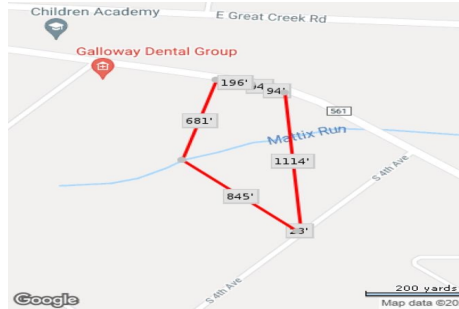

COMMENTS

...

PROPERTY FEATURES

CONTACT

Ask for Steven Spengler
Berger Realty Inc
3160 Asbury Avenue, Ocean City
Call: 609-425-9253
Email to: srs@bergerrealty.com

Scan to see Property page.