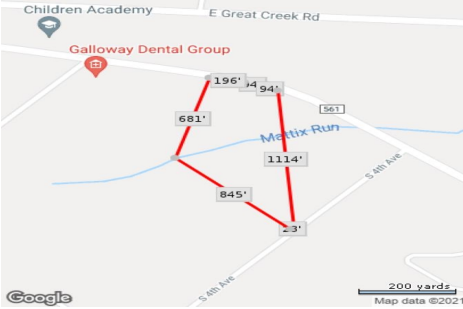

PROPERTY DETAILS

Total Rooms	0
Bedrooms	0
Baths Full	0
Baths Half	0
Year Built	
Type	
Block Number	980
Listing #	553235
Taxes	2214.00

COMMENTS

...

PROPERTY FEATURES

CONTACT

Ask for Dawn Warren
Berger Realty Inc
3160 Asbury Avenue, Ocean City
Call: 609-432-4966
Email to: dew@bergerrealty.com