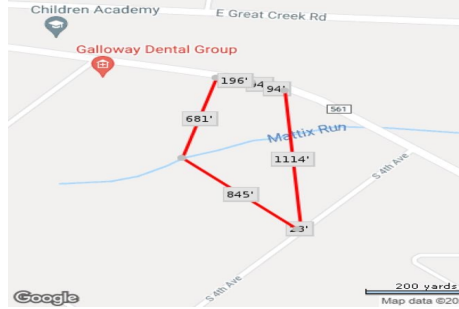

COMMENTS

...

PROPERTY FEATURES

CONTACT

Ask for Dawn Warren
Berger Realty Inc
3160 Asbury Avenue, Ocean City
Call: 609-432-4966
Email to: dew@bergerrealty.com

Scan to see Property page.